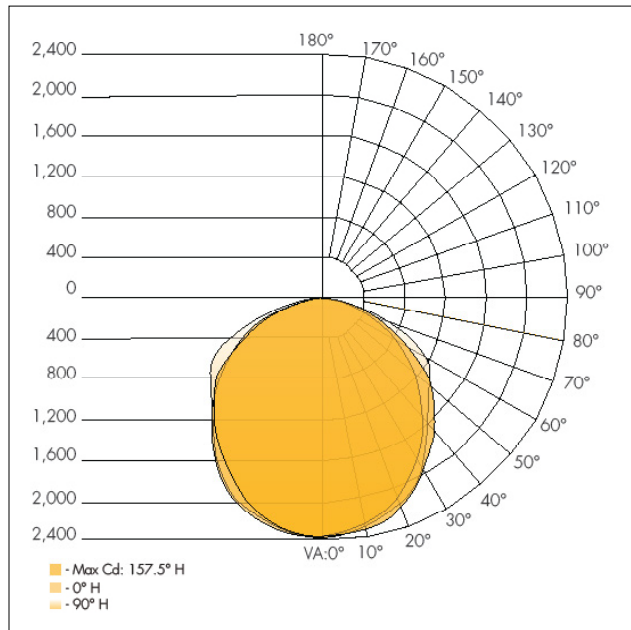

<b>A</b>	<b>FIXTURE SERIES</b>	
	VWH	Industrial Vaportite LED
<b>B</b>	<b>WATTAGE/LUMENS (LENGTH 2)</b>	
	22	22W/2720 <sup>1</sup>
	<b>(LENGTH 4)</b>	
	35	35W/3670 <sup>1</sup>
	45	45W/5850 <sup>1,3</sup>
	60	60W/7340 <sup>1</sup>
	<b>(LENGTH 8)</b>	
	90	60W/7340 <sup>1</sup>
	60	90W/11700 <sup>1</sup>
<b>C</b>	<b>CCT</b>	
	30	3000K
	35	3500K
	40	4000K
	50	5000K

**DIMENSIONS**

	Inches
X <sub>1</sub>	5.00
X <sub>2</sub>	6.625

**PHOTOMETRICS**

Model 4' 60W 4000K

Zonal Lumen Summary

Zone	Lumens	%Luminaire
0-30	1,834.5	25.8%
0-40	2,991.1	42.1%
0-60	5,256.0	74%
60-90	1,616.3	22.7%
70-100	803.8	11.3%
90-120	188.2	2.6%
0-90	6,872.3	96.7%
90-180	233.1	3.3%
0-180	7,105.4	100%