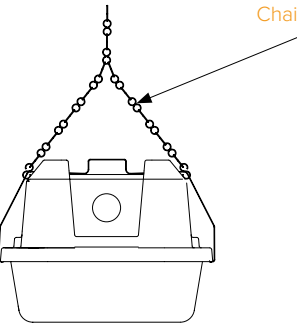

**EXPLODED VIEW**

**MOUNTING BRACKET OPTION**

**Mounting Bracket**  
Includes: 1 set of (2) mounting brackets  
- 1 set to be used per 4-foot section

**INSTALLATION**

**Install Mounting Bracket.**  
• screw hardware by others  
• t-bar mounting hardware by others

**Install One Slide of Housing into Bracket.**  
Rotate Up and Snap Other Slide of Housing into Bracket.

**Chain & Hook by Others.**

**Install Diffuser Once Unit is Securely Installed with Bracket.**

**360° Fixture PIR Sensor**